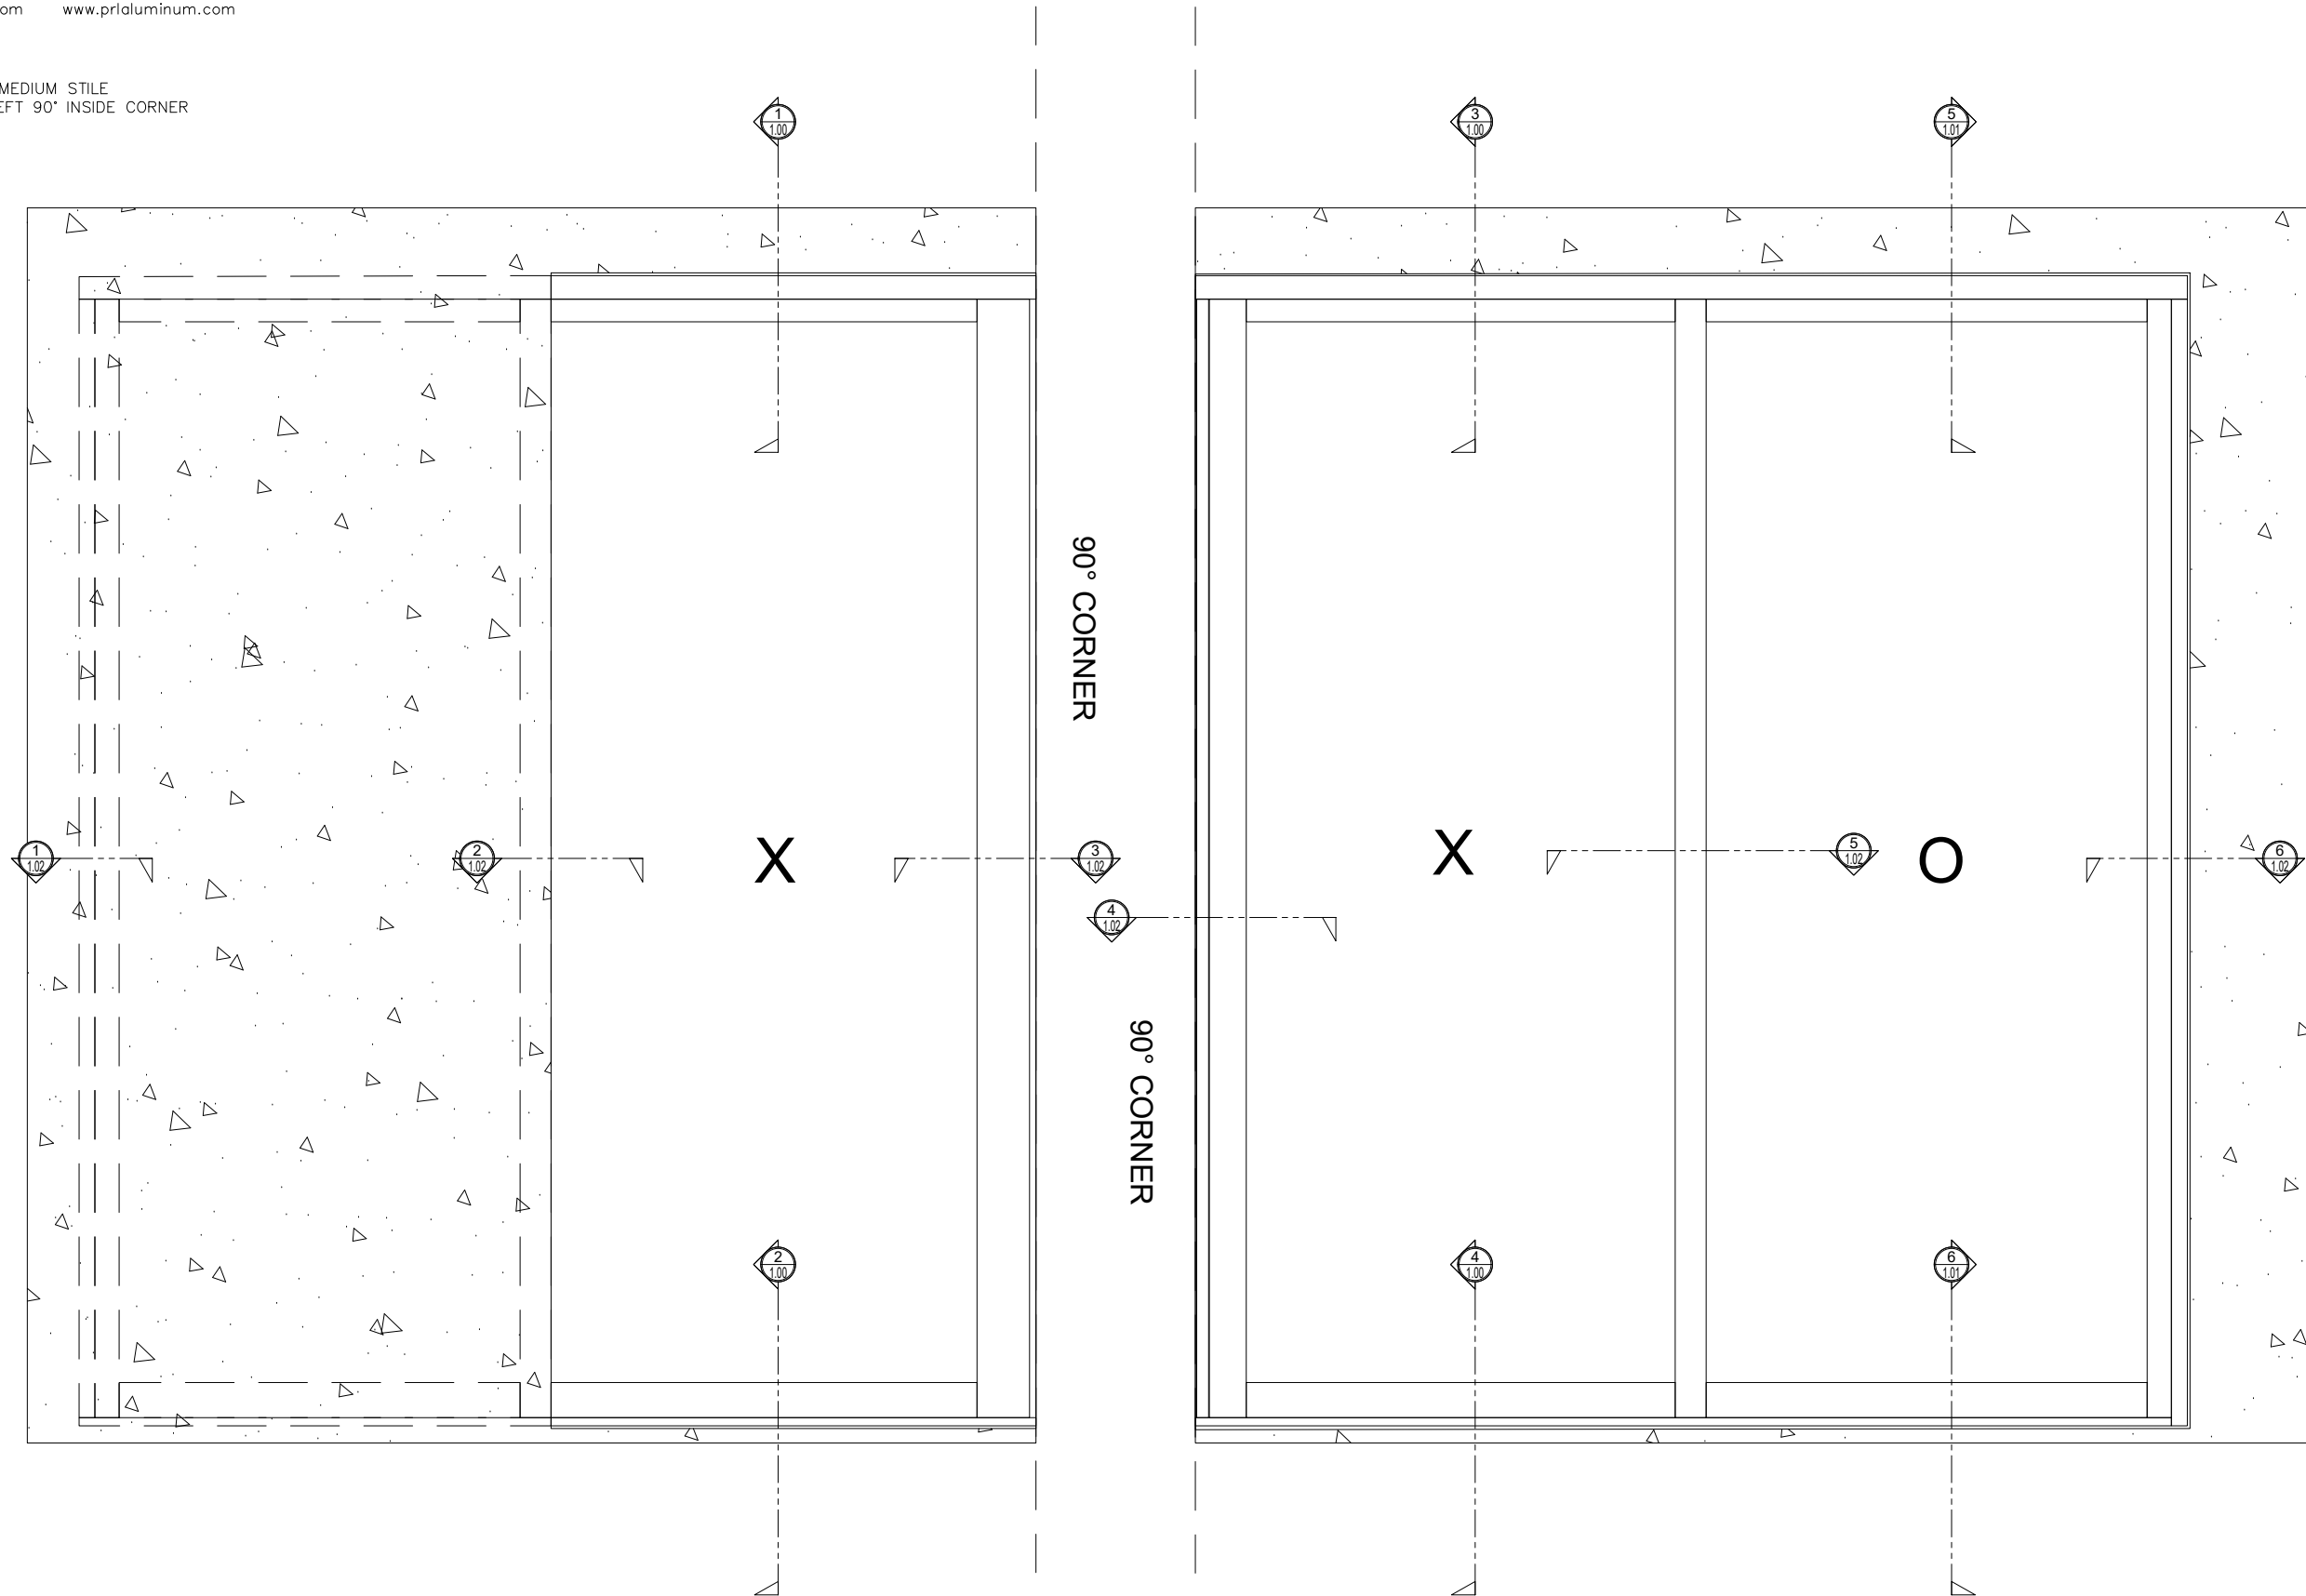

## MAX SLIDER

SLIDING GLASS DOOR - MEDIUM STILE  
FIXED PANEL (PXXO) | LEFT 90° INSIDE CORNER

X - SLIDER  
O - FIX GLASS

## MAX SLIDER

SLIDING GLASS DOOR – MEDIUM STILE  
 SLIDING DOOR / FIXED PANEL (PXXO) | LEFT 90° INSIDE CORNER

X – SLIDER  
 O – FIX GLASS

① HEAD (@SLIDER)

MAX SLIDING DOORS (PXXO) SCALE: 6"=1'-0"

③ HEAD (@SLIDER)

① JAMB  
MAX SLIDING DOORS (OXXO) SCALE: 6"=1'-0"

② VERTICAL  
MAX SLIDING DOORS (OXXO) SCALE: 6"=1'-0"

③ VERTICAL  
MAX SLIDING DOORS (OXXO) SCALE: 6"=1'-0"

④ 90° CORNER DETAIL  
MAX SLIDING DOORS (OXXO) SCALE: 6"=1'-0"

⑤ 90° CORNER DETAIL  
MAX SLIDING DOORS (OXXO) SCALE: 6"=1'-0"

⑥ VERTICAL  
MAX SLIDING DOORS (OXXO) SCALE: 6"=1'-0"