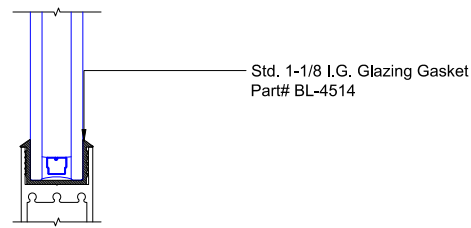

## MAX SLIDER

SLIDING GLASS DOOR - MEDIUM STILE  
FIXED PANEL (PXXO) | LEFT 90° INSIDE CORNER

X - SLIDER  
O - FIX GLASS

## MAX SLIDER

SLIDING GLASS DOOR – MEDIUM STILE  
 SLIDING DOOR / FIXED PANEL (PXXO) | LEFT 90° INSIDE CORNER

X – SLIDER  
 O – FIX GLASS

① HEAD (@SLIDER)

MAX SLIDING DOORS (PXXO) SCALE: 6"=1'-0"

③ HEAD (@SLIDER)

MAX SLIDING DOORS (PXXO) SCALE: 6"=1'-0"

Std. 1-1/8" I.G. Glazing Gasket  
Part# BL-4514

Std. 1/2" Glazing Gasket  
Part# BL-4466

Std. 1/4" Glazing Gasket  
Part# BL-4533

Ⓐ OPTIONAL INFILLS

MAX SLIDING DOORS (OXXO) SCALE: 6"=1'-0"