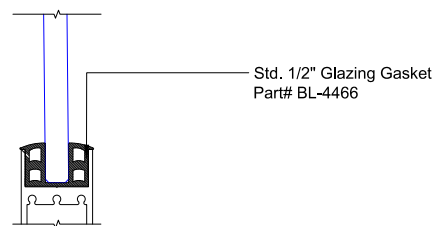

## MAX SLIDER

SLIDING GLASS DOOR - MEDIUM STILE  
FIXED PANEL (PXXO) | LEFT 90° INSIDE CORNER

X - SLIDER  
O - FIX GLASS

## MAX SLIDER

SLIDING GLASS DOOR – MEDIUM STILE  
 SLIDING DOOR / FIXED PANEL (PXXO) | LEFT 90° INSIDE CORNER

X – SLIDER  
 O – FIX GLASS

① HEAD (@SLIDER)

MAX SLIDING DOORS (PXXO) SCALE: 6"=1'-0"

③ HEAD (@SLIDER)

MAX SLIDING DOORS (PXXO) SCALE: 6"=1'-0"

Std. 1-1/8" I.G. Glazing Gasket  
Part# BL-4514

Std. 1/2" Glazing Gasket  
Part# BL-4466

Std. 1/4" Glazing Gasket  
Part# BL-4533

Ⓐ OPTIONAL INFILLS

MAX SLIDING DOORS (OXXO) SCALE: 6"=1'-0"