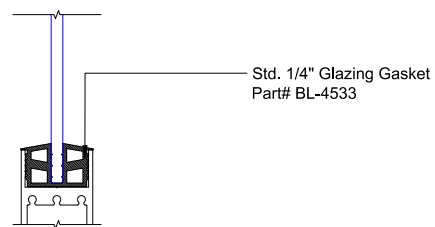

## MAX SLIDER

SLIDING GLASS DOOR - MEDIUM STILE  
FIXED PANEL (PXXO) | LEFT 90° INSIDE CORNER

X - SLIDER  
O - FIX GLASS

## MAX SLIDER

SLIDING GLASS DOOR – MEDIUM STILE  
 SLIDING DOOR / FIXED PANEL (PXXO) | LEFT 90° INSIDE CORNER

X – SLIDER  
 O – FIX GLASS

① HEAD (@SLIDER)

MAX SLIDING DOORS (PXXO) SCALE: 6"=1'-0"

③ HEAD (@SLIDER)

MAX SLIDING DOORS (PXXO) SCALE: 6"=1'-0"

Std. 1-1/8" I.G. Glazing Gasket  
Part# BL-4514

Std. 1/2" Glazing Gasket  
Part# BL-4466

Std. 1/4" Glazing Gasket  
Part# BL-4533

Ⓐ OPTIONAL INFILLS

MAX SLIDING DOORS (OXXO) SCALE: 6"=1'-0"