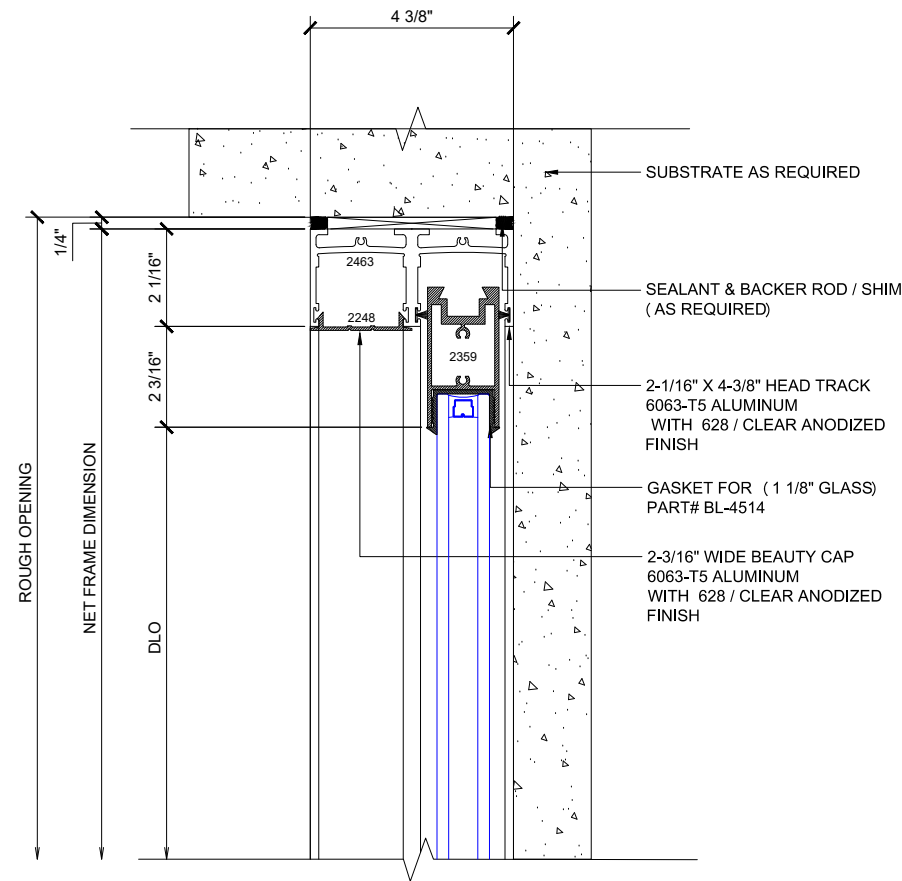

## MAX SLIDER

SLIDING GLASS DOOR - MEDIUM STILE  
FIXED PANEL (PXXO) | LEFT 90° INSIDE CORNER

X - SLIDER  
O - FIX GLASS

## MAX SLIDER

SLIDING GLASS DOOR – MEDIUM STILE  
 SLIDING DOOR / FIXED PANEL (PXXO) | LEFT 90° INSIDE CORNER

X – SLIDER  
 O – FIX GLASS

① HEAD (@SLIDER)

MAX SLIDING DOORS (PXXO) SCALE: 6"=1'-0"

③ HEAD (@SLIDER)

MAX SLIDING DOORS (PXXO) SCALE: 6"=1'-0"

Std. 1-1/8" I.G. Glazing Gasket  
Part# BL-4514

Std. 1/2" Glazing Gasket  
Part# BL-4466

Std. 1/4" Glazing Gasket  
Part# BL-4533

Ⓐ OPTIONAL INFILLS

MAX SLIDING DOORS (OXXO) SCALE: 6"=1'-0"

⑤ 90° CORNER DETAIL  
MAX SLIDING DOORS (OXXO) SCALE: 6"=1'-0"

⑥ VERTICAL  
MAX SLIDING DOORS (OXXO) SCALE: 6"=1'-0"